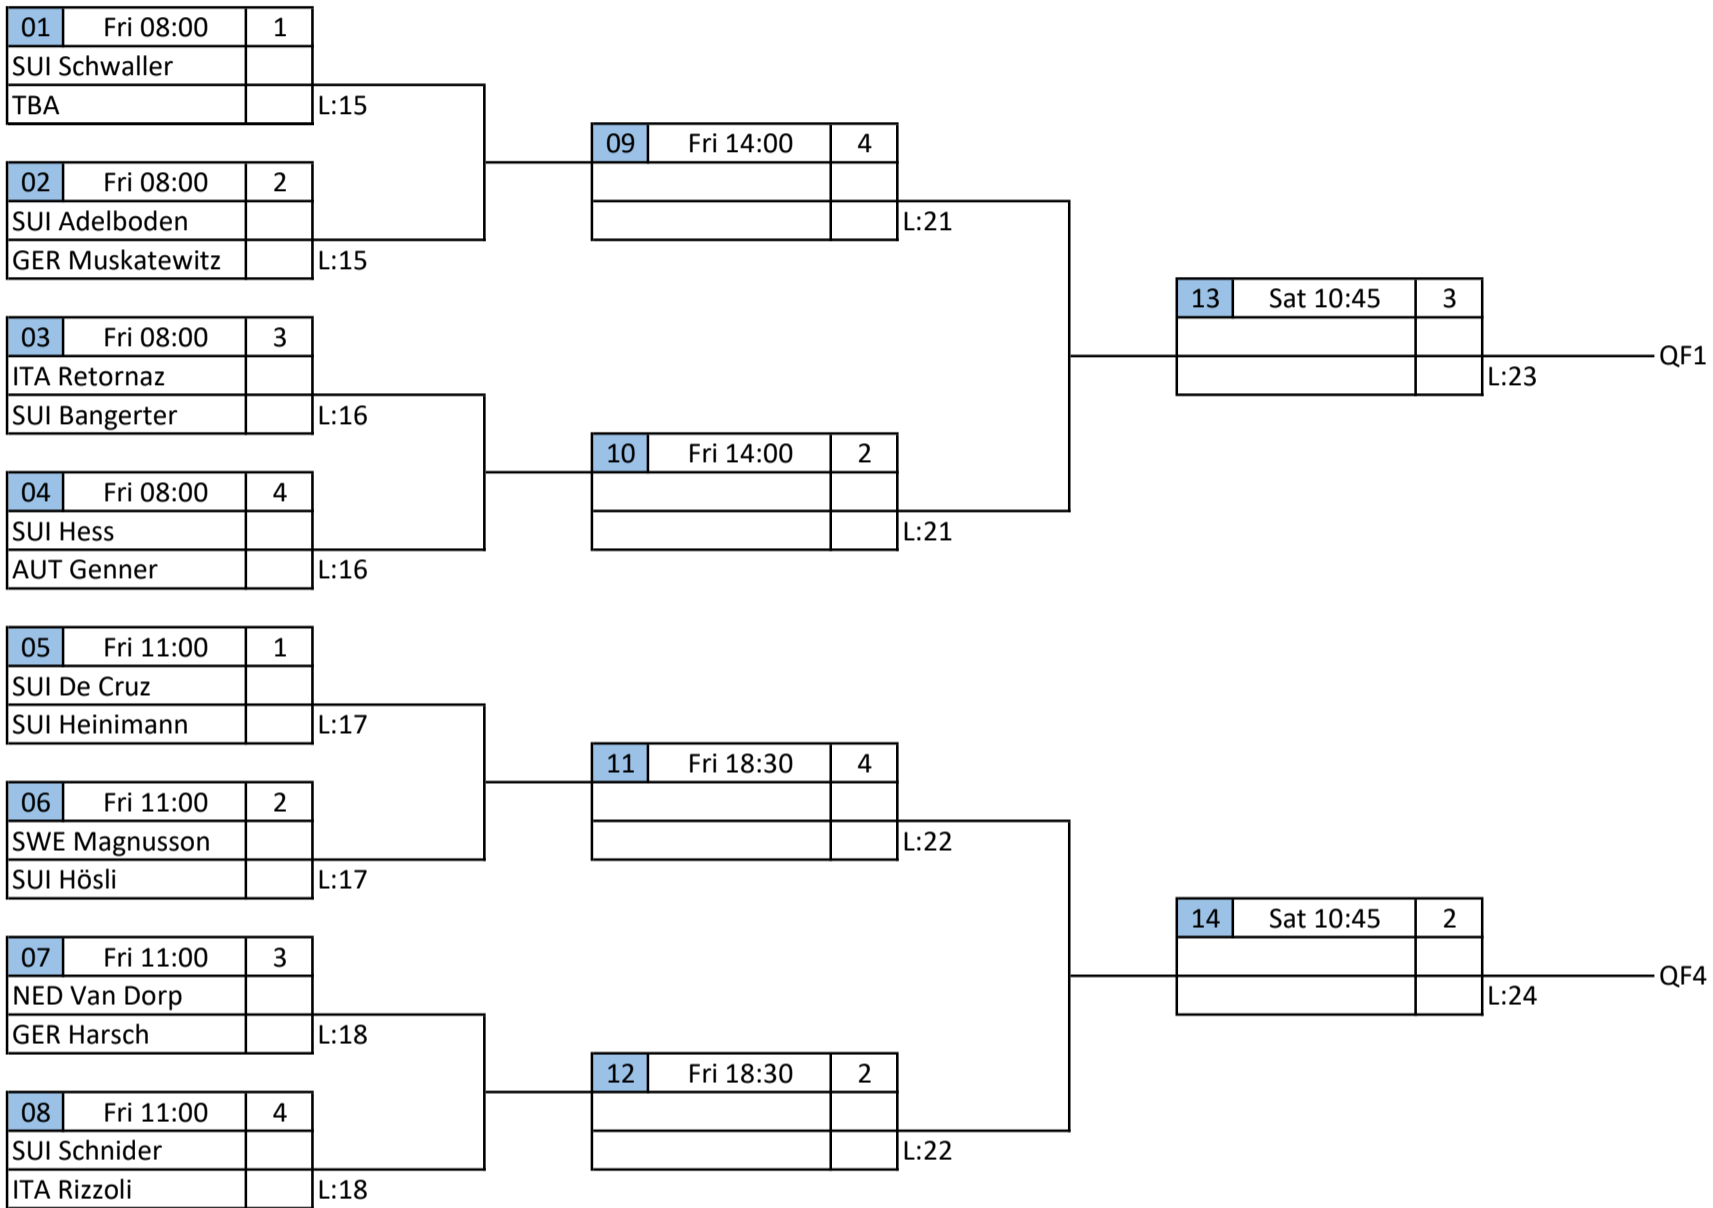

A Road

B Road

C Road

26	Sat 08:00	4							
			L:99						

28	Sat 14:15	1							
			L: Out						

31	Sat 17:00	2							
			L: Out						QF3

27	Sat 08:00	3							
			L:99						

29	Sat 10:45	1							
			L: Out						

32	Sat 17:00	4							
			L: Out						QF4

30	Sat 10:45	4							
			L: Out						

33	Sat 17:00	3							
			L: Out						QF1

99	Sat 17:00	1							

Playoff