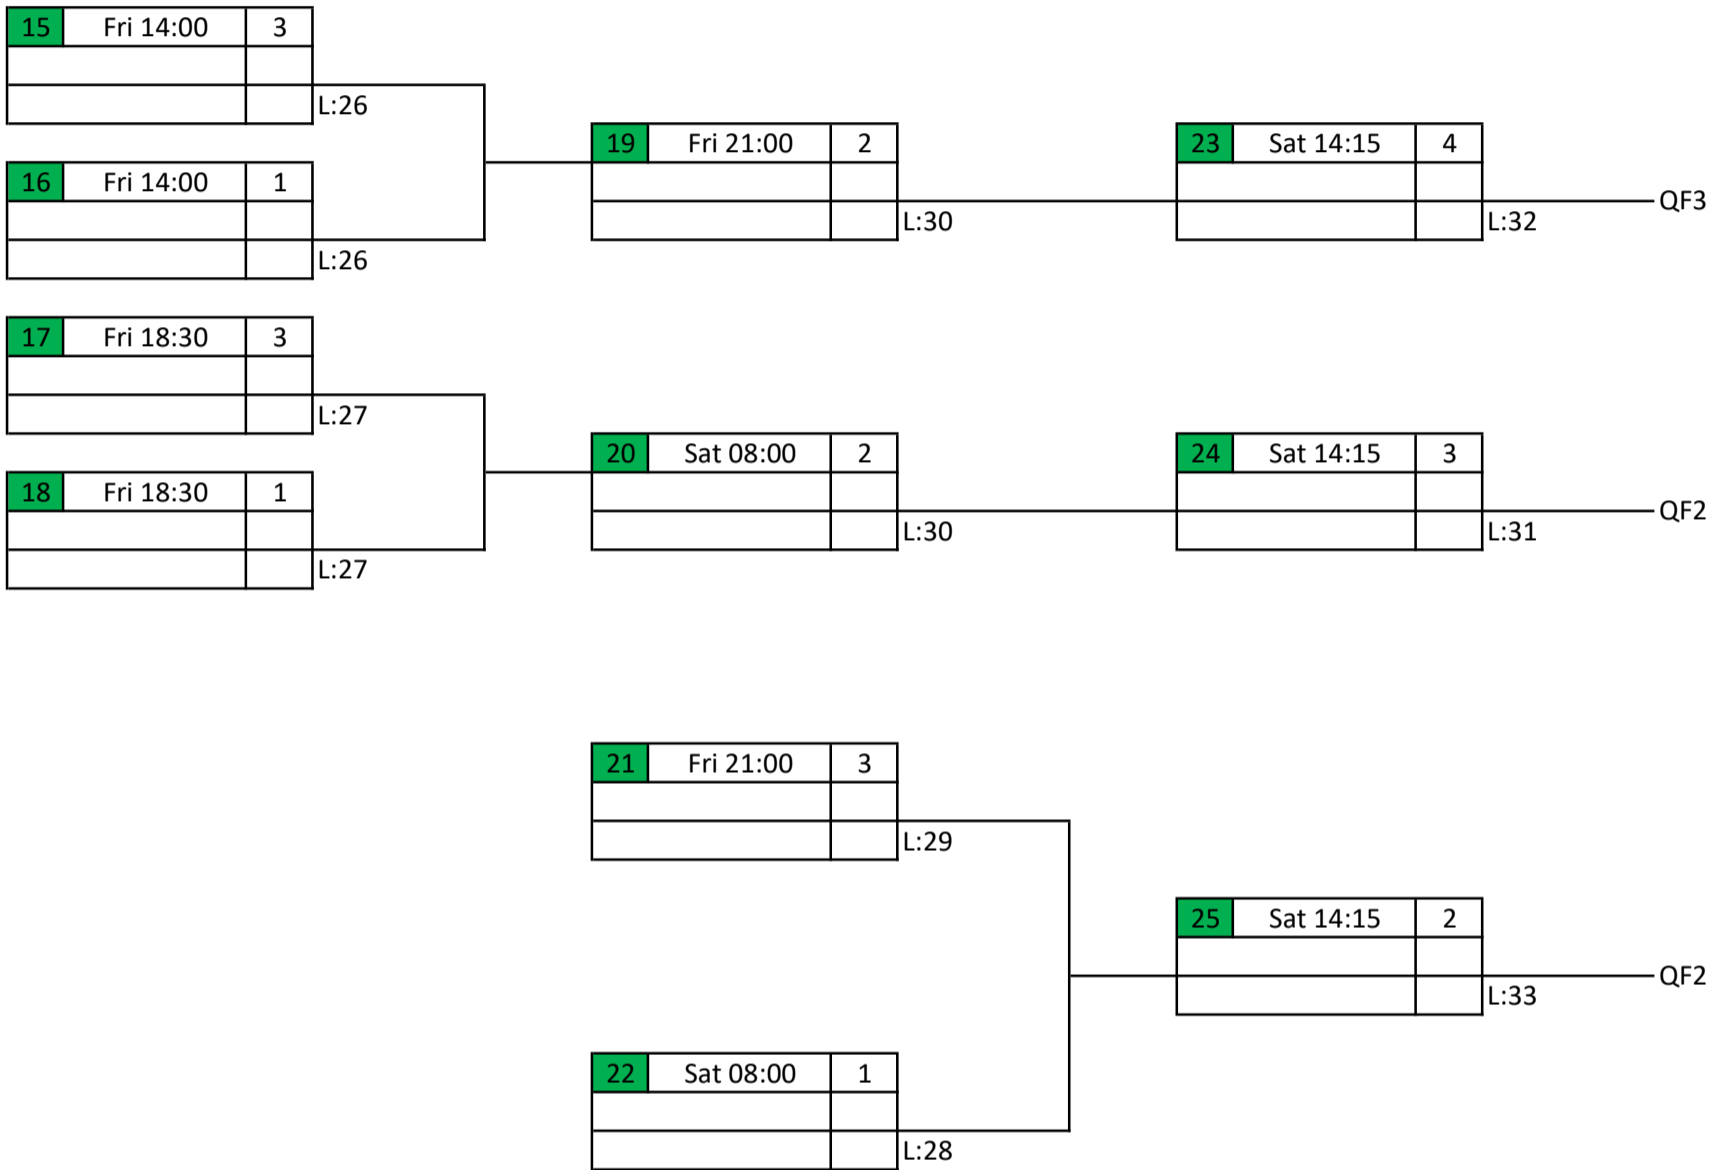

A Road

B Road

C Road

26	Sat 08:00	4							
			L:99						

28	Sat 14:15	1							
			L: Out						

31	Sat 17:00	2							
			L: Out						QF3

27	Sat 08:00	3							
			L:99						

29	Sat 10:45	1							
			L: Out						

32	Sat 17:00	4							
			L: Out						QF4

30	Sat 10:45	4							
			L: Out						

33	Sat 17:00	3							
			L: Out						QF1

99	Sat 17:00	1							

Playoff